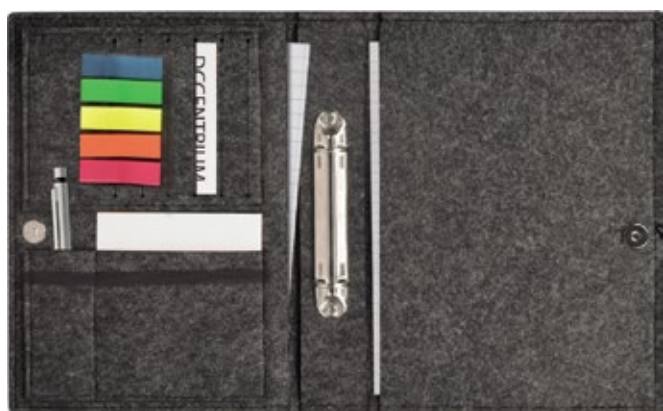

E222
A4/A5

E202

23x33x5cm